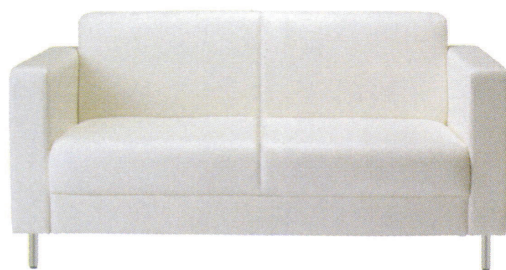

Elina エリーナ

1人掛

木製脚

CL色 S6006-1WCL
 MB色 S6006-1WMB
 Size W820×D700×H700
 (SH400/AH600)
 Price A = ¥105,000 E = ¥142,500
 B = ¥112,500 F = ¥157,500
 C = ¥120,000 G = ¥172,500
 D = ¥127,500

張地 N.C. 121 (D)

2人掛

張地 N.C. 127 (D)

Materials

脚:オーク材

1人掛

金物脚

H3503-1WWA
 Size W820×D700×H700
 (SH400/AH600)
 Price A = ¥105,000 E = ¥142,500
 B = ¥112,500 F = ¥157,500
 C = ¥120,000 G = ¥172,500
 D = ¥127,500

張地 アイコン ICO-1 (A)

2人掛

金物脚

H3503-2WWA
 Size W1400×D700×H700
 (SH400/AH600)
 Price A = ¥157,000 E = ¥212,000
 B = ¥168,000 F = ¥234,000
 C = ¥179,000 G = ¥256,000
 D = ¥190,000

張地 アイコン ICO-1 (A)

3人掛

金物脚

H3503-3WWA
 Size W1980×D700×H700
 (SH400/AH600)
 Price A = ¥207,000 E = ¥279,500
 B = ¥221,500 F = ¥308,500
 C = ¥236,000 G = ¥337,500
 D = ¥250,500