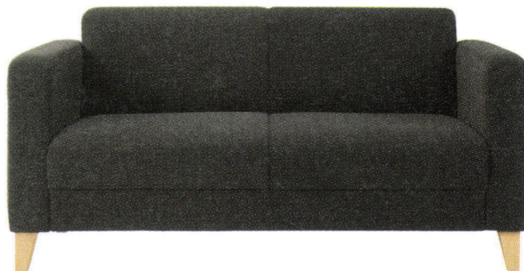

Elina エリーナ

1人掛

木製脚

CL色 S6006-1WCL
 MB色 S6006-1WMB
 Size W820×D700×H700
 (SH400/AH600)
 Price A = ¥105,000 E = ¥142,500
 B = ¥112,500 F = ¥157,500
 C = ¥120,000 G = ¥172,500
 D = ¥127,500

張地 N.C. 121 (D)

2人掛

木製脚

CL色 S6006-2WCL
 MB色 S6006-2WMB
 Size W1400×D700×H700
 (SH400/AH600)
 Price A = ¥157,000 E = ¥212,000
 B = ¥168,000 F = ¥234,000
 C = ¥179,000 G = ¥256,000
 D = ¥190,000

張地 N.C. 127 (D)

3人掛

木製脚

CL色 S6006-3WCL
 MB色 S6006-3WMB
 Size W1980×D700×H700
 (SH400/AH600)
 Price A = ¥207,000 E = ¥279,500
 B = ¥221,500 F = ¥308,500
 C = ¥236,000 G = ¥337,500
 D = ¥250,500

張地 N.C. 127 (D)

Materials

脚:オーク材

1人掛

金物脚

H3503-1WWA
 Size W820×D700×H700
 (SH400/AH600)
 Price A = ¥105,000 E = ¥142,500
 B = ¥112,500 F = ¥157,500
 C = ¥120,000 G = ¥172,500
 D = ¥127,500

張地 アイコン ICO-1 (A)

張地 アイコン ICO-1 (A)

Materials

脚:アルミニウム(シルバー)