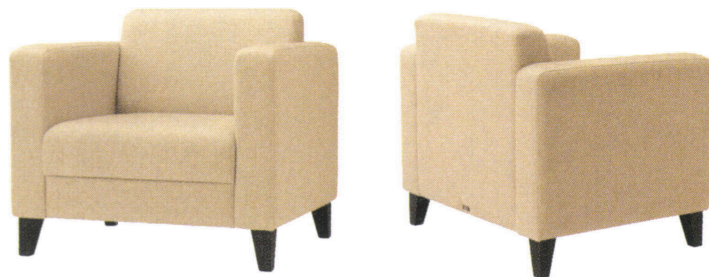

Elina エリーナ

1人掛

木製脚

CL色 S6006-1WCL
 MB色 S6006-1WMB
 Size W820×D700×H700
 (SH400/AH600)
 Price A = ¥105,000 E = ¥142,500
 B = ¥112,500 F = ¥157,500
 C = ¥120,000 G = ¥172,500
 D = ¥127,500

張地 N.C. 121 (D)

2人掛

木製脚

CL色 S6006-2WCL
 MB色 S6006-2WMB
 Size W1400×D700×H700
 (SH400/AH600)
 Price A = ¥157,000 E = ¥212,000
 B = ¥168,000 F = ¥234,000
 C = ¥179,000 G = ¥256,000
 D = ¥190,000

張地 N.C. 127 (D)

3人掛

木製脚

CL色 S6006-3WCL
 MB色 S6006-3WMB
 Size W1980×D700×H700
 (SH400/AH600)
 Price A = ¥207,000 E = ¥279,500
 B = ¥221,500 F = ¥308,500
 C = ¥236,000 G = ¥337,500
 D = ¥250,500

張地 N.C. 127 (D)

Materials

脚:オーク材

1人掛

金物脚

H3503-1WWA
 Size W820×D700×H700
 (SH400/AH600)
 Price A = ¥105,000 E = ¥142,500
 B = ¥112,500 F = ¥157,500
 C = ¥120,000 G = ¥172,500
 D = ¥127,500

張地 アイコン ICO-1 (A)