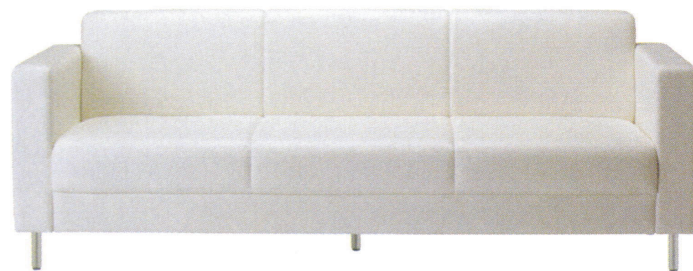

2人掛

金物脚

H3503-2WWA
 Size W1400×D700×H700
 (SH400/AH600)
 Price A = ¥157,000 E = ¥212,000
 B = ¥168,000 F = ¥234,000
 C = ¥179,000 G = ¥256,000
 D = ¥190,000

張地 アイコン ICO-1 (A)

3人掛

金物脚

H3503-3WWA
 Size W1980×D700×H700
 (SH400/AH600)
 Price A = ¥207,000 E = ¥279,500
 B = ¥221,500 F = ¥308,500
 C = ¥236,000 G = ¥337,500
 D = ¥250,500